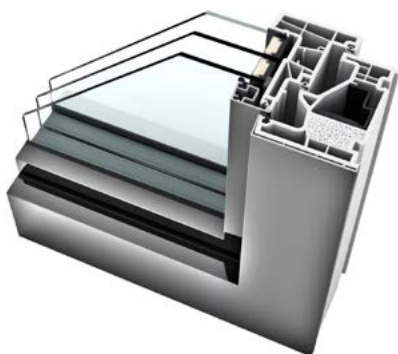

WINDOWS

PLASTIC ALUMINUM WINDOWS

BRAND Internorm

MODEL KF 510

DEPTH 93 mm

BARVA Anthracite gray